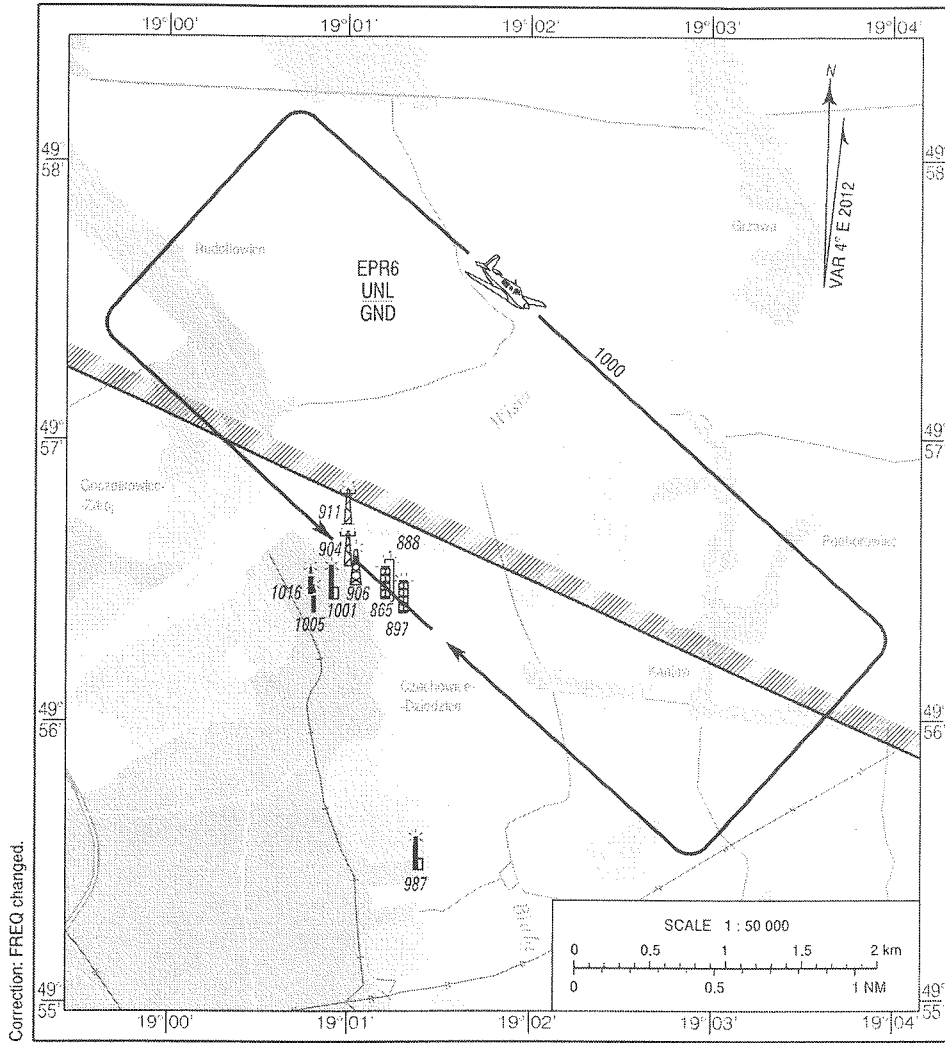

VISUAL
OPERATION
CHART

AD ELEV 833 ft

RADIO 127.730

KANIÓW

AERODROME MINIMA

AIRCRAFT TYPE	DAY		NIGHT	
	CEILING (ft)	VISIBILITY (m)	CEILING (ft)	VISIBILITY (m)
AEROPLANES	500	1500	1650	5000
GLIDERS	-	-	-	-
HELICOPTERS	500	1500	500	1500